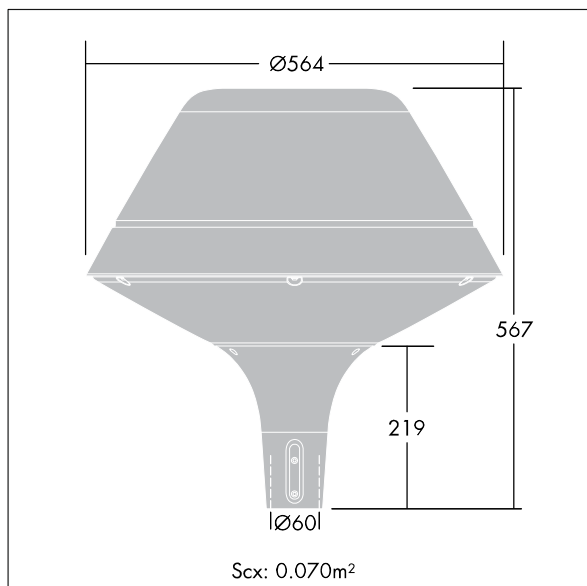

Plurio LED

THORN

96265469 PLU O LED 18L70 R/S BP CL1 D60 L730

LED 41W LED_PLU2_RS_3326	IP66	IK08				
--------------------------	------	------	--	--	--	--

Plurio LED

Decorative, post-top lantern with LED package with electronic driver. Class I electrical, IP66, IK08. Base in cast Aluminium, powder coated silver-grey. Canopy in original shape, made from Aluminium textured silver-grey (close to RAL9006). UV stabilised Polycarbonate (PC) clear diffuser with anti-glare prisms. Internal symmetric reflector. Equipped with power reduction circuit, effective 3 hours before and 5 hours after a calculated midnight. It can be deactivated at installation with an easily accessible internal switch. Supplied complete in one box. Complete with 3000K LED

To be post top mounted on a spigot of Ø60mm, length 75mm.

Dimensions: Ø564 x 567 mm
Total power: 41 W
Weight: 7.2 kg
Scx: 0.074m²
Luminaire efficacy: 81 lm/W

TLG_PLRO_F_LEDSYM.jpg

TLG_PLRO_M_LMPShd60.wmf

TLLA_PLU18L70RS3KG32_DC.ltd

Lamp position: STD - standard
Light Source: LED
Luminaire luminous flux*: 3326 lm
Luminaire efficacy*: 81 lm/W
Lamp efficacy: 81 lm/W
Colour Rendering Index min.: 70

Correlated colour temperature*: 3000 Kelvin
Rated useful life (B10)*:
100000h L90 at 25°C
Ballast: 1x EL2
Luminaire input power*: 41 W
Dimming: DIM_LED
LOR: 1,00 ULOR: 0,00 DLOR: 1,00