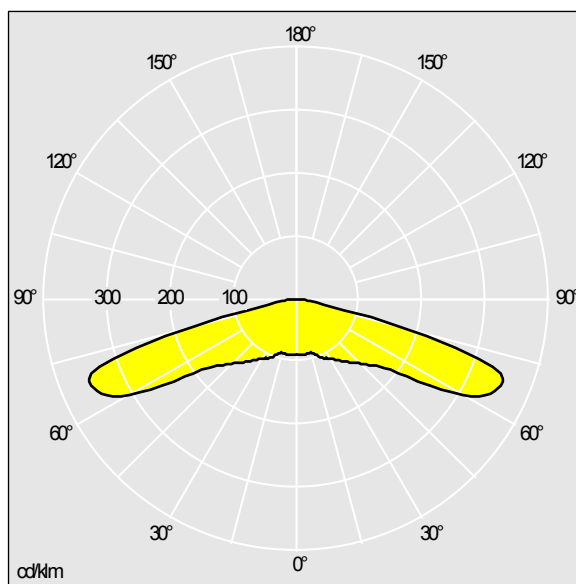

To be post top mounted on a spigot of Ø60mm, length 75mm.

Dimensions: Ø564 x 567 mm
Total power: 41 W
Weight: 7.2 kg
Scx: 0.074m²
Luminaire efficacy: 81 lm/W

TLG_PLRO_F_LEDSYM.jpg

TLG_PLRO_M_LMPShd60.wmf

TLLA_PLU18L70RS3KG32_DC.ltd

Lamp position: STD - standard
Light Source: LED
Luminaire luminous flux*: 3326 lm
Luminaire efficacy*: 81 lm/W
Lamp efficacy: 81 lm/W
Colour Rendering Index min.: 70

Correlated colour temperature*: 3000 Kelvin
Rated useful life (B10)*:
100000h L90 at 25°C
Ballast: 1x EL2
Luminaire input power*: 41 W
Dimming: DIM_LED
LOR: 1,00 ULOR: 0,00 DLOR: 1,00