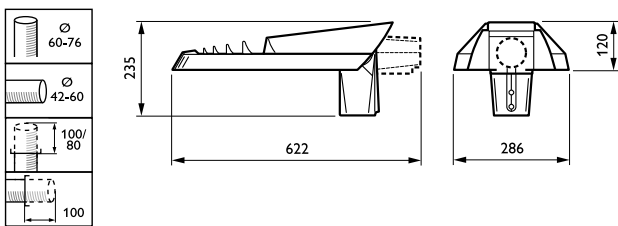

Dimensional drawing