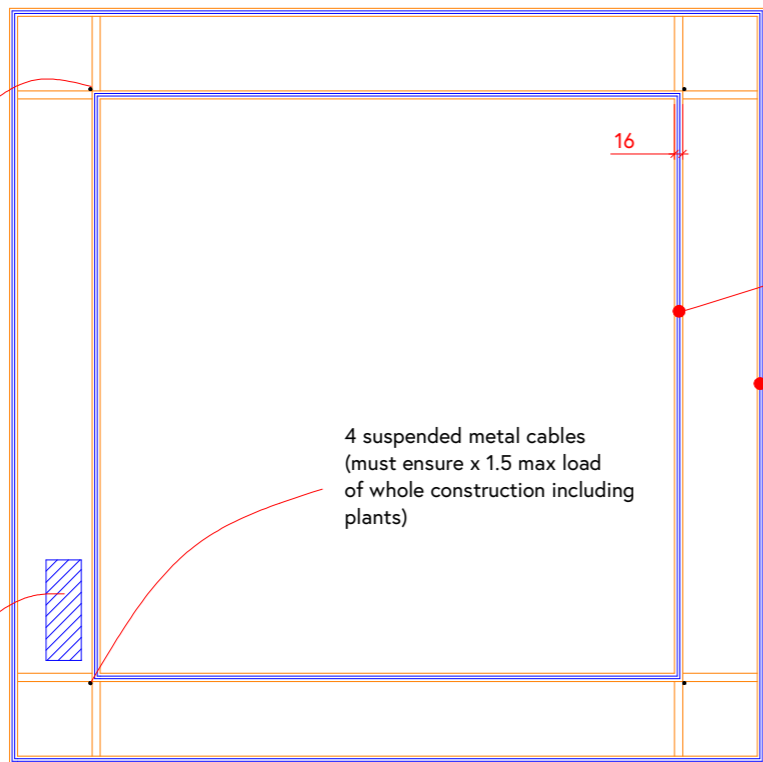

Suspended metal cable  
(Must ensure x 1.5 max load  
of whole construction including  
plants)  
MDF only weights 22kg

Transparent electrical cable  
runing along load cable max  
200w  
Distance till ceiling - 2180mm

Densely stacked artificial plants  
"Nieuwkoop" that are at least  
500mm high.  
Stacking must be done  
random, with plant height  
ranging from 500-700mm  
1220FR Podocarpus spray 60%  
1618FR Ficus exotica spray 30%  
1640FR Buxus spray 10%

Densely stacked artificial  
hanging plants that overhang  
at least 500mm.  
Stacking must be done  
random, with plant overhang  
ranging from 500-700mm

Hanging plants should take at  
least 30% of perimeter

Top view with artificial plants

Transparent electrical cable  
runing along load cable max  
200w  
Distance to ceiling - 2180mm

Top view without artificial plants

4 suspended metal cables  
(must ensure x 1.5 max load  
of whole construction including  
plants)