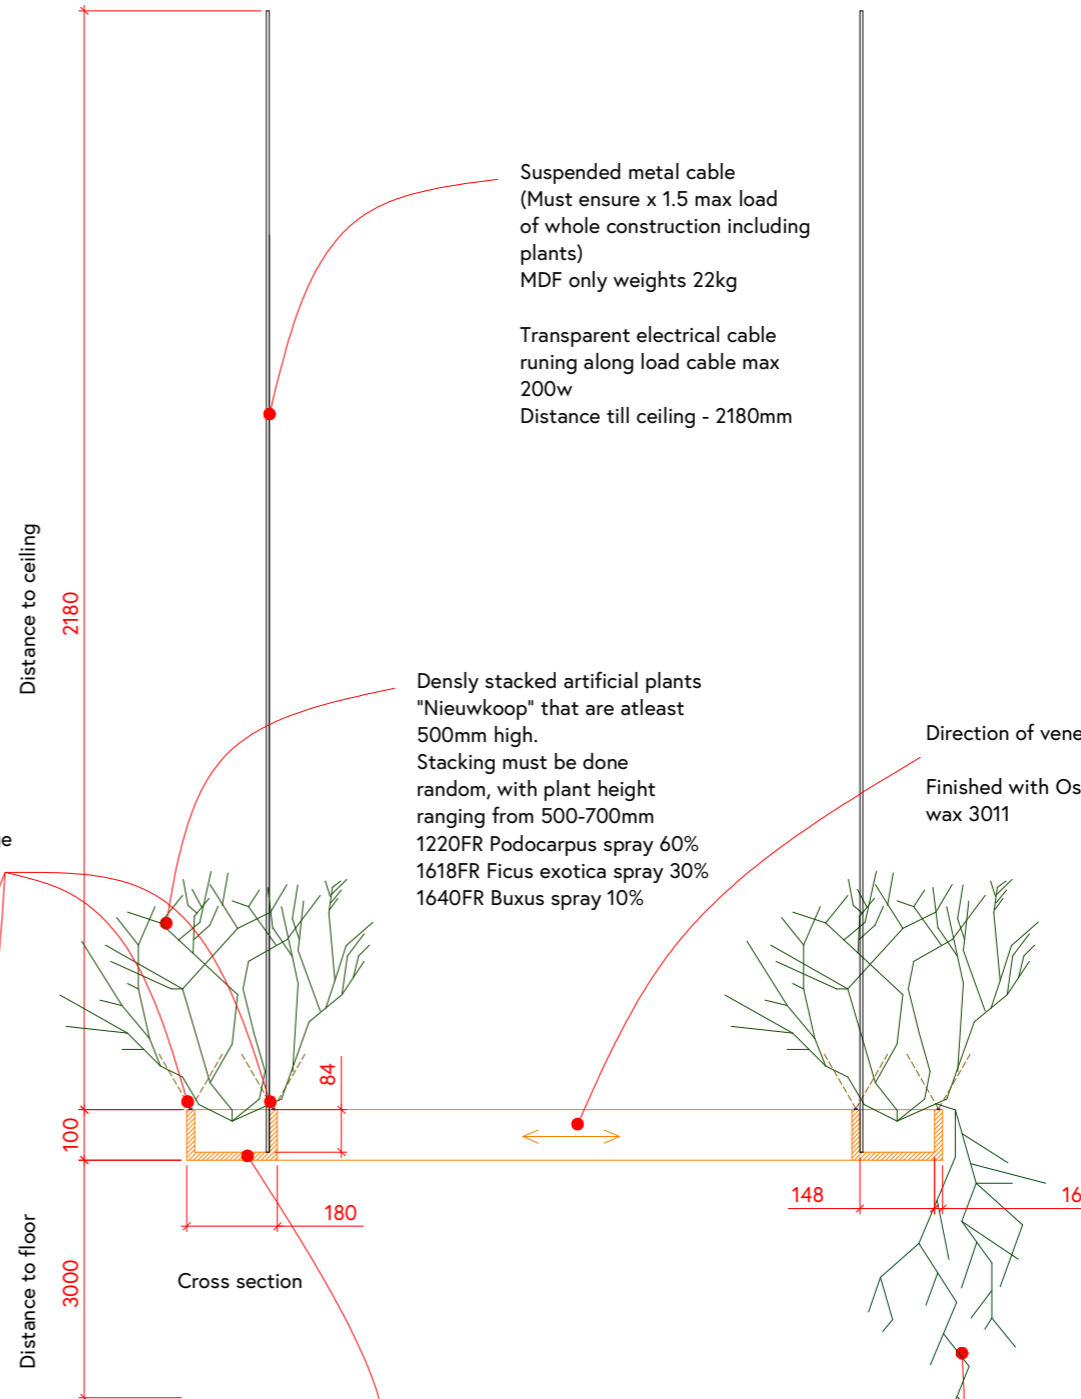

Densely stacked artificial  
hanging plants that overhang  
at least 500mm.  
Stacking must be done  
random, with plant overhang  
ranging from 500-700mm

Hanging plants should take at  
least 30% of perimeter

Top view with artificial plants

Transparent electrical cable  
runing along load cable max  
200w  
Distance to ceiling - 2180mm

Top view without artificial plants

4 suspended metal cables  
(must ensure x 1.5 max load  
of whole construction including  
plants)

LED transformer unit

Cross section

Suspended boxes 1500x1500mm  
with LED line lighting,  
max 200W,  
transparent wire,  
2180mm distance to ceiling  
19 pieces  
Separate el. group 3

**brand:eleven**

© SIA "BrandEleven"  
2017