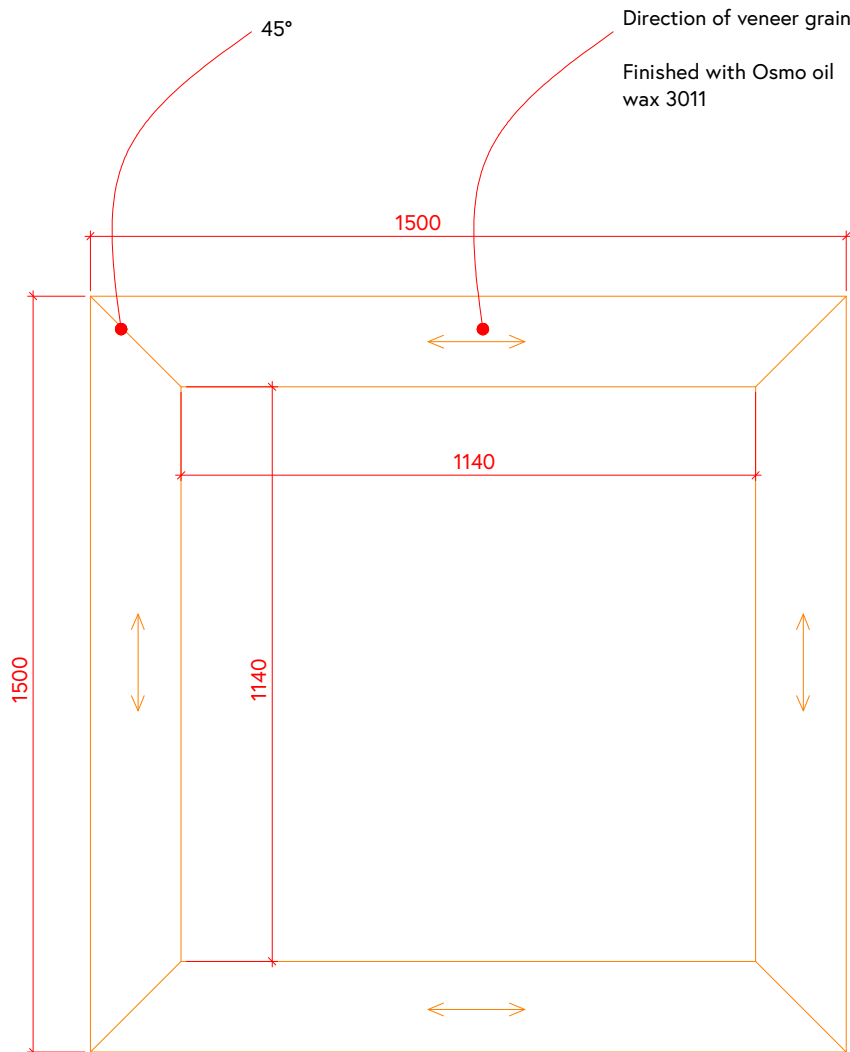

Top view with artificial plants

Transparent electrical cable  
runing along load cable max  
200w  
Distance to ceiling - 2180mm

Top view without artificial plants

4 suspended metal cables  
(must ensure x 1.5 max load  
of whole construction including  
plants)

LED transformer unit

Cross section

Suspended boxes 1500x1500mm  
with LED line lighting,  
max 200W,  
transparent wire,  
2180mm distance to ceiling  
19 pieces  
Separate el. group 3

**brand:eleven**

© SIA "BrandEleven"  
2017

Izstrādāja:  
Drawn by

Marts Andersons  
marts@brandeleven.lv

Mērogs: 1:15  
Scale

Suspended boxes for  
artificial plants with  
lighting 19 pcs.

**P 14** v2

Datums: 25.10.2017  
Date

Bottom view