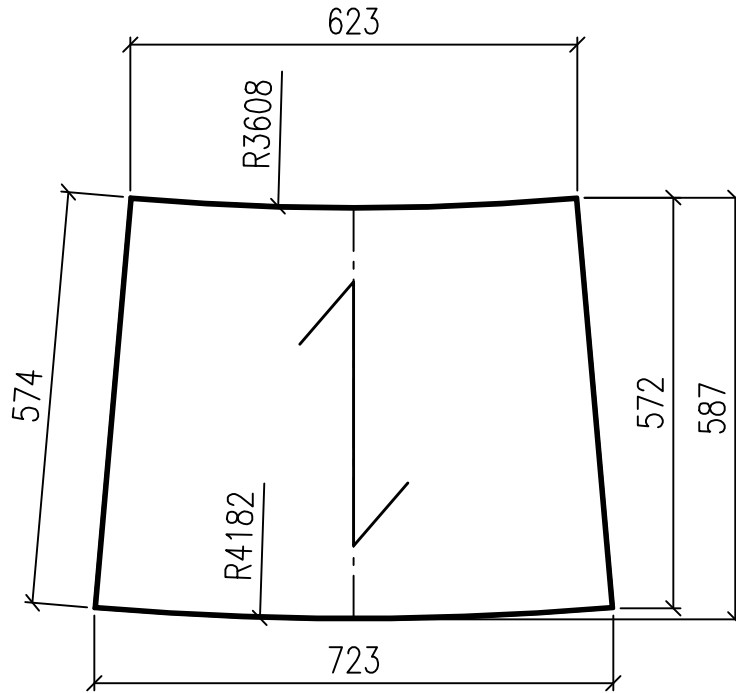

Rev.	Approved by	Date	Signed	Rev.	Correction	Date	Signed

Rest KOZ/34x75/25x3 tüüp A DIN 24537 HDG ääristatud

6.4

MATERIAL

WEIGHT

	Drawn J. Pindus	Checked	Approved	Sheet/sheets
	Scale 1:10	Dwg. size A4	Weight	
Title Rest	Drawing No. 191380.00.05			Rev.

2

1

C

B

A